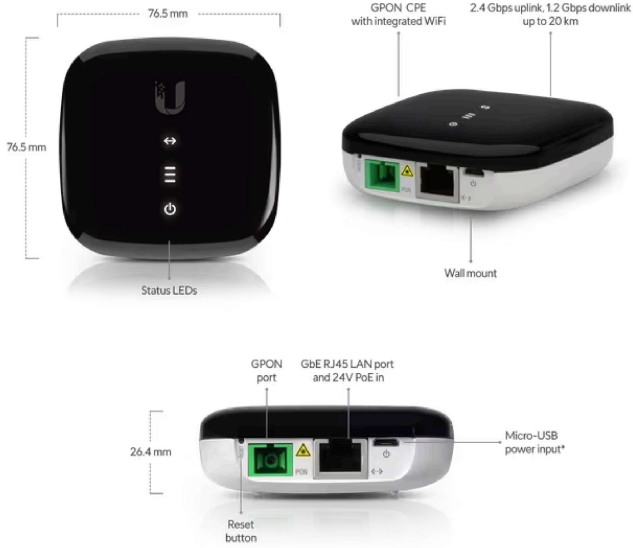

Tech Specs

UniFi UISP Branding

UniFi Cloud Gateways WiFi Switching Cloud Keys & Gateways Camera Security Door Access Managed VoIP New Integrations Accessories

UFiber Loco

Datasheet

Marketing Images

Mechanical

Dimensions	76.5 x 76.5 x 26.4 mm (3 x 3 x 1")
Weight	77 g (2.7 oz)
Enclosure material	Polycarbonate

Hardware

Networking interface	(1) SC/APC, ITU-G.984 GPON WAN port (1) GbE RJ45 LAN ports
Management interface	Ethernet In-Band PON
Power method	Micro-USB: 5V, 1A 24V Passive PoE (Pins +4, 5; -7, 8)
Power supply	Micro-USB Power Adapter* *Included only in the single-pack of the UF-LOCO.
Supported voltage range	4.7-5.3V
Max. power consumption	3.5W
Total non-blocking line rate	
Downstream	2.488 Gbps
Upstream	1.244 Gbps